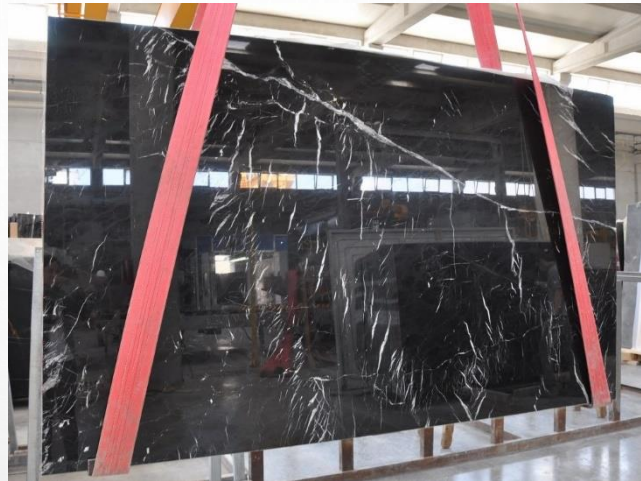

The background of the entire image is a light gray gradient with several realistic water droplets of various sizes scattered across it. The droplets have highlights and shadows, giving them a three-dimensional appearance.

*...TOUCH TO THE
NATURE*

WITH AGE STONE

Slab Series

ONLY BLACK

PROJECT BLACK

THUNDRA BLUE

GALAXY GREY

TUNDRA BLUE