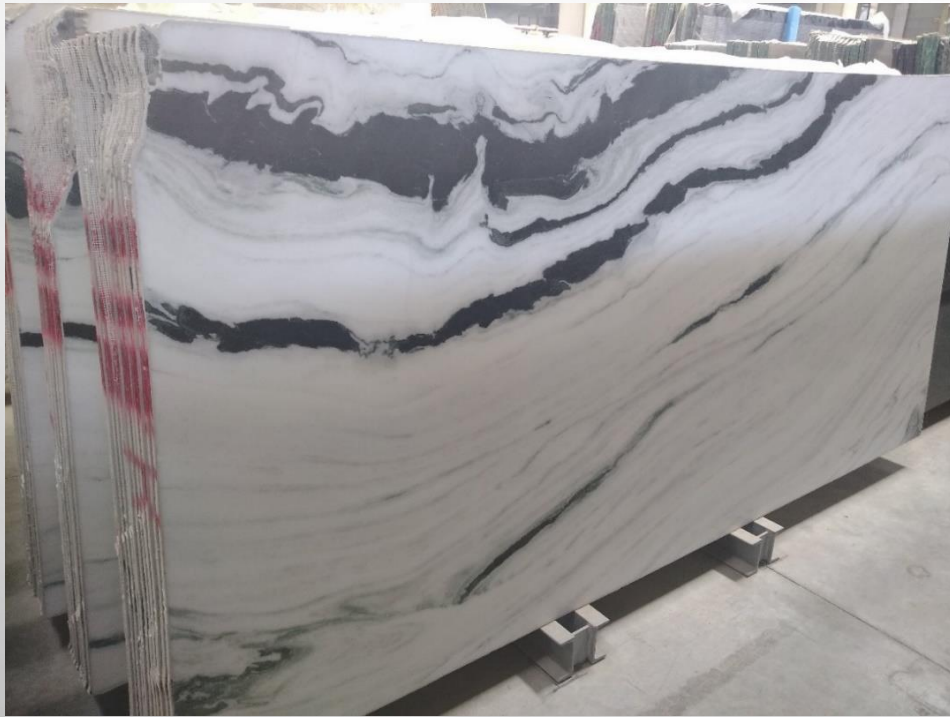

The background of the entire image is a light gray gradient with several realistic water droplets of various sizes scattered across it. The droplets have highlights and shadows, giving them a three-dimensional appearance.

*...TOUCH TO THE
NATURE*

WITH AGE STONE

Slab Series

ONLY BLACK

PROJECT BLACK

THUNDRA BLUE

GALAXY GREY

TUNDRA BLUE

NEBULA ICE

SOUTH GREY

SOUR WISE

ANTICO BLUE

ANTICO GREY

LILY BLUE

PEARL GREY

DALMATA