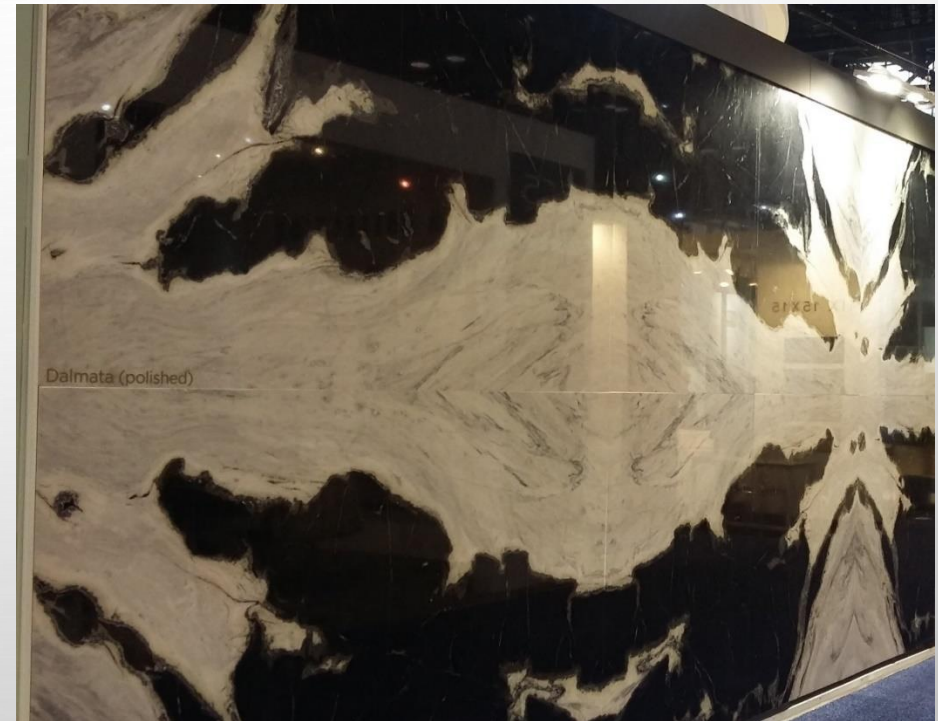

The background of the entire image is a light gray gradient with several realistic water droplets of various sizes scattered across it. The droplets have highlights and shadows, giving them a three-dimensional appearance.

NEBULA ICE

SOUTH GREY

SOUR WISE

ANTICO BLUE

ANTICO GREY

LILY BLUE

PEARL GREY

DALMATA