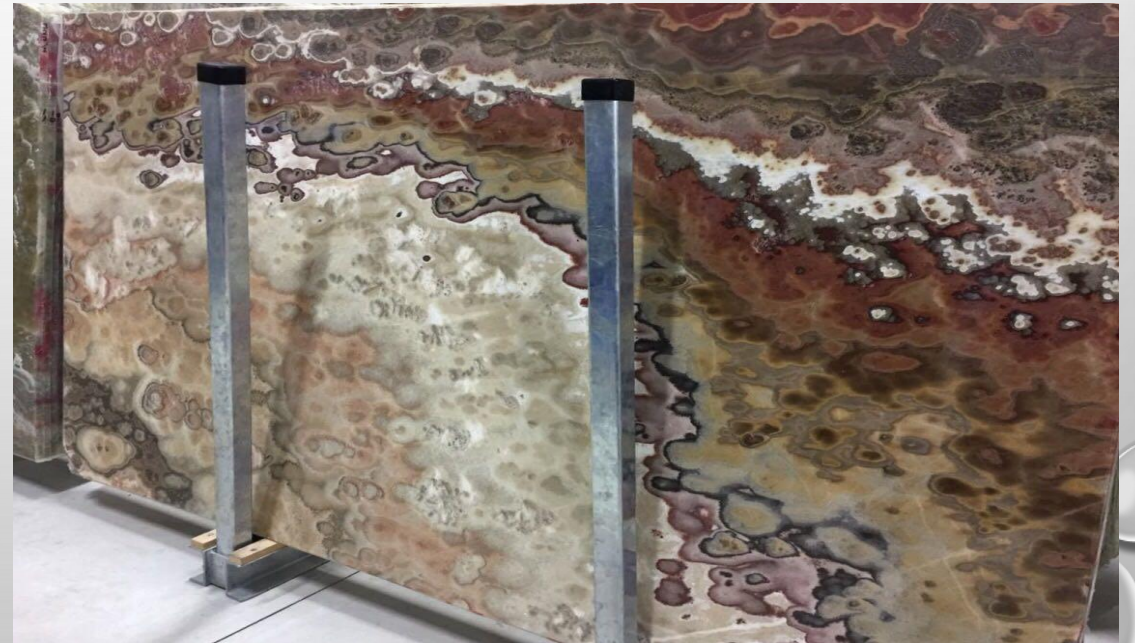

The background of the entire image is a light gray gradient with several realistic water droplets of various sizes scattered across it. The droplets have highlights and shadows, giving them a three-dimensional appearance.

Capri

Ischia

Palmarola

Burano

Paul's Silver

Lampedusa

Murano

EMPERADOR