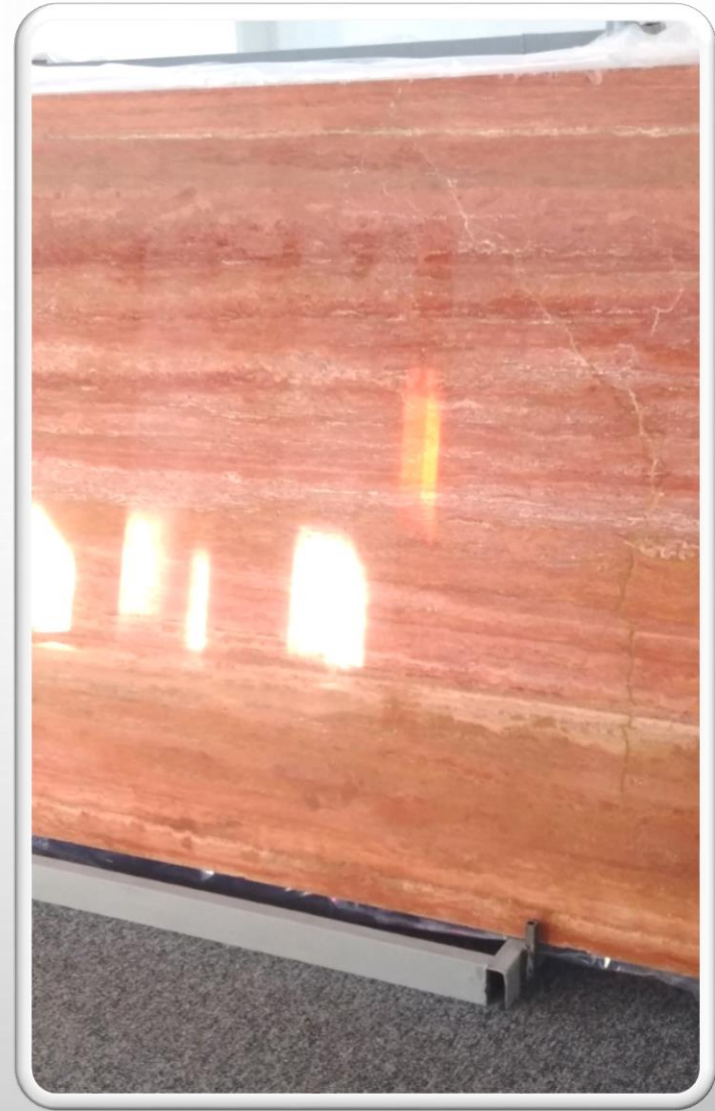

It's up to you

ANYONE SAID RED ???